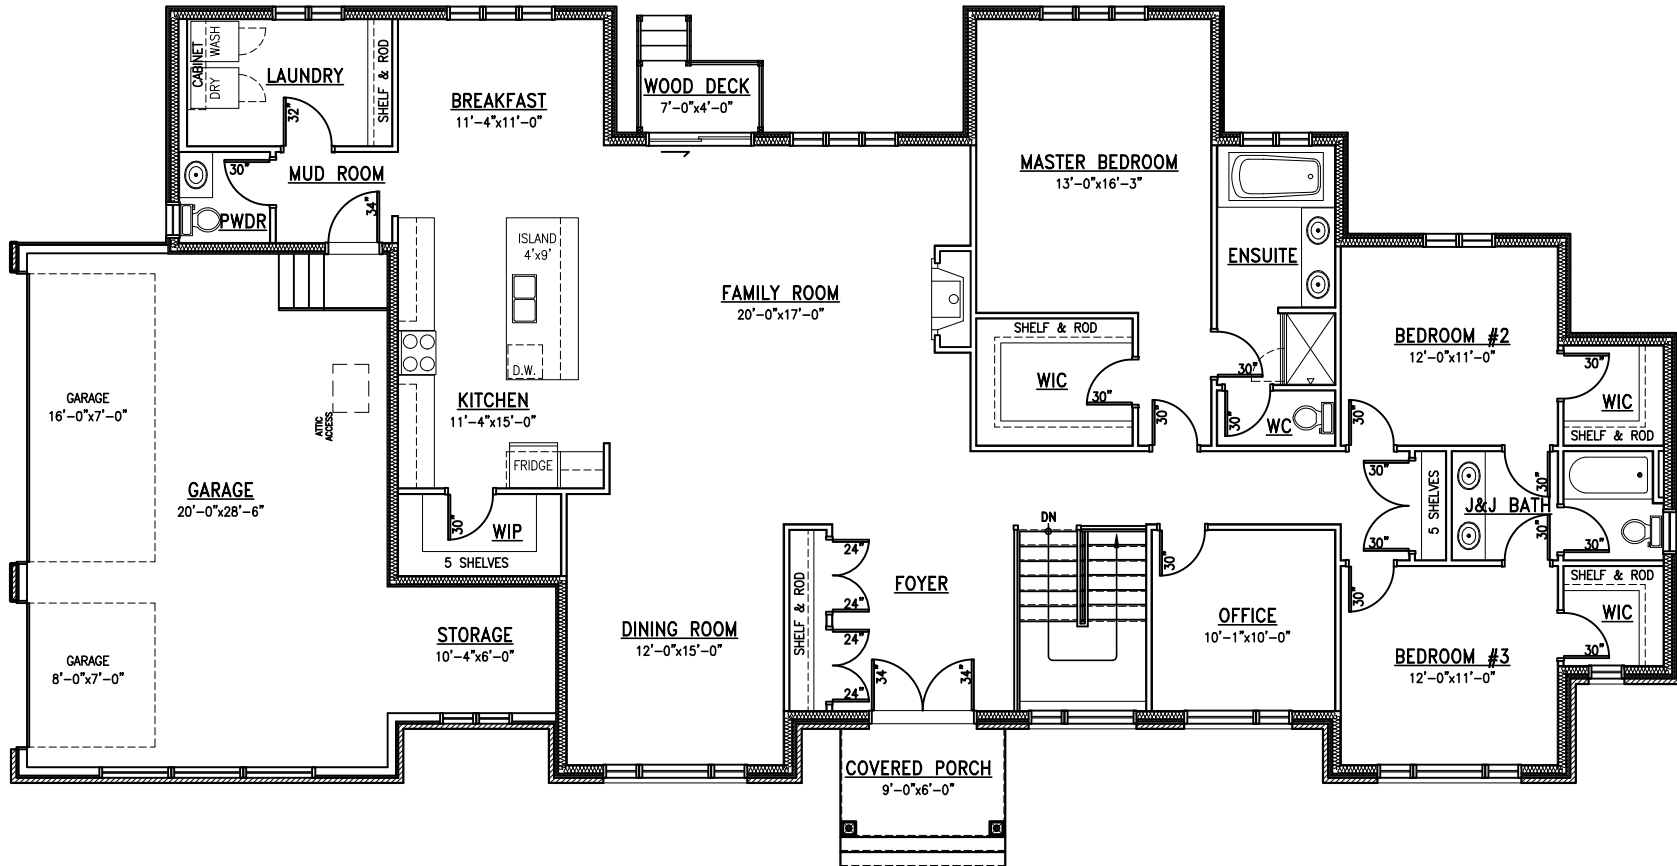

The Polaris I

2,585 SQ FT

Incl. 20 SQ FT finished basement

Main Floor