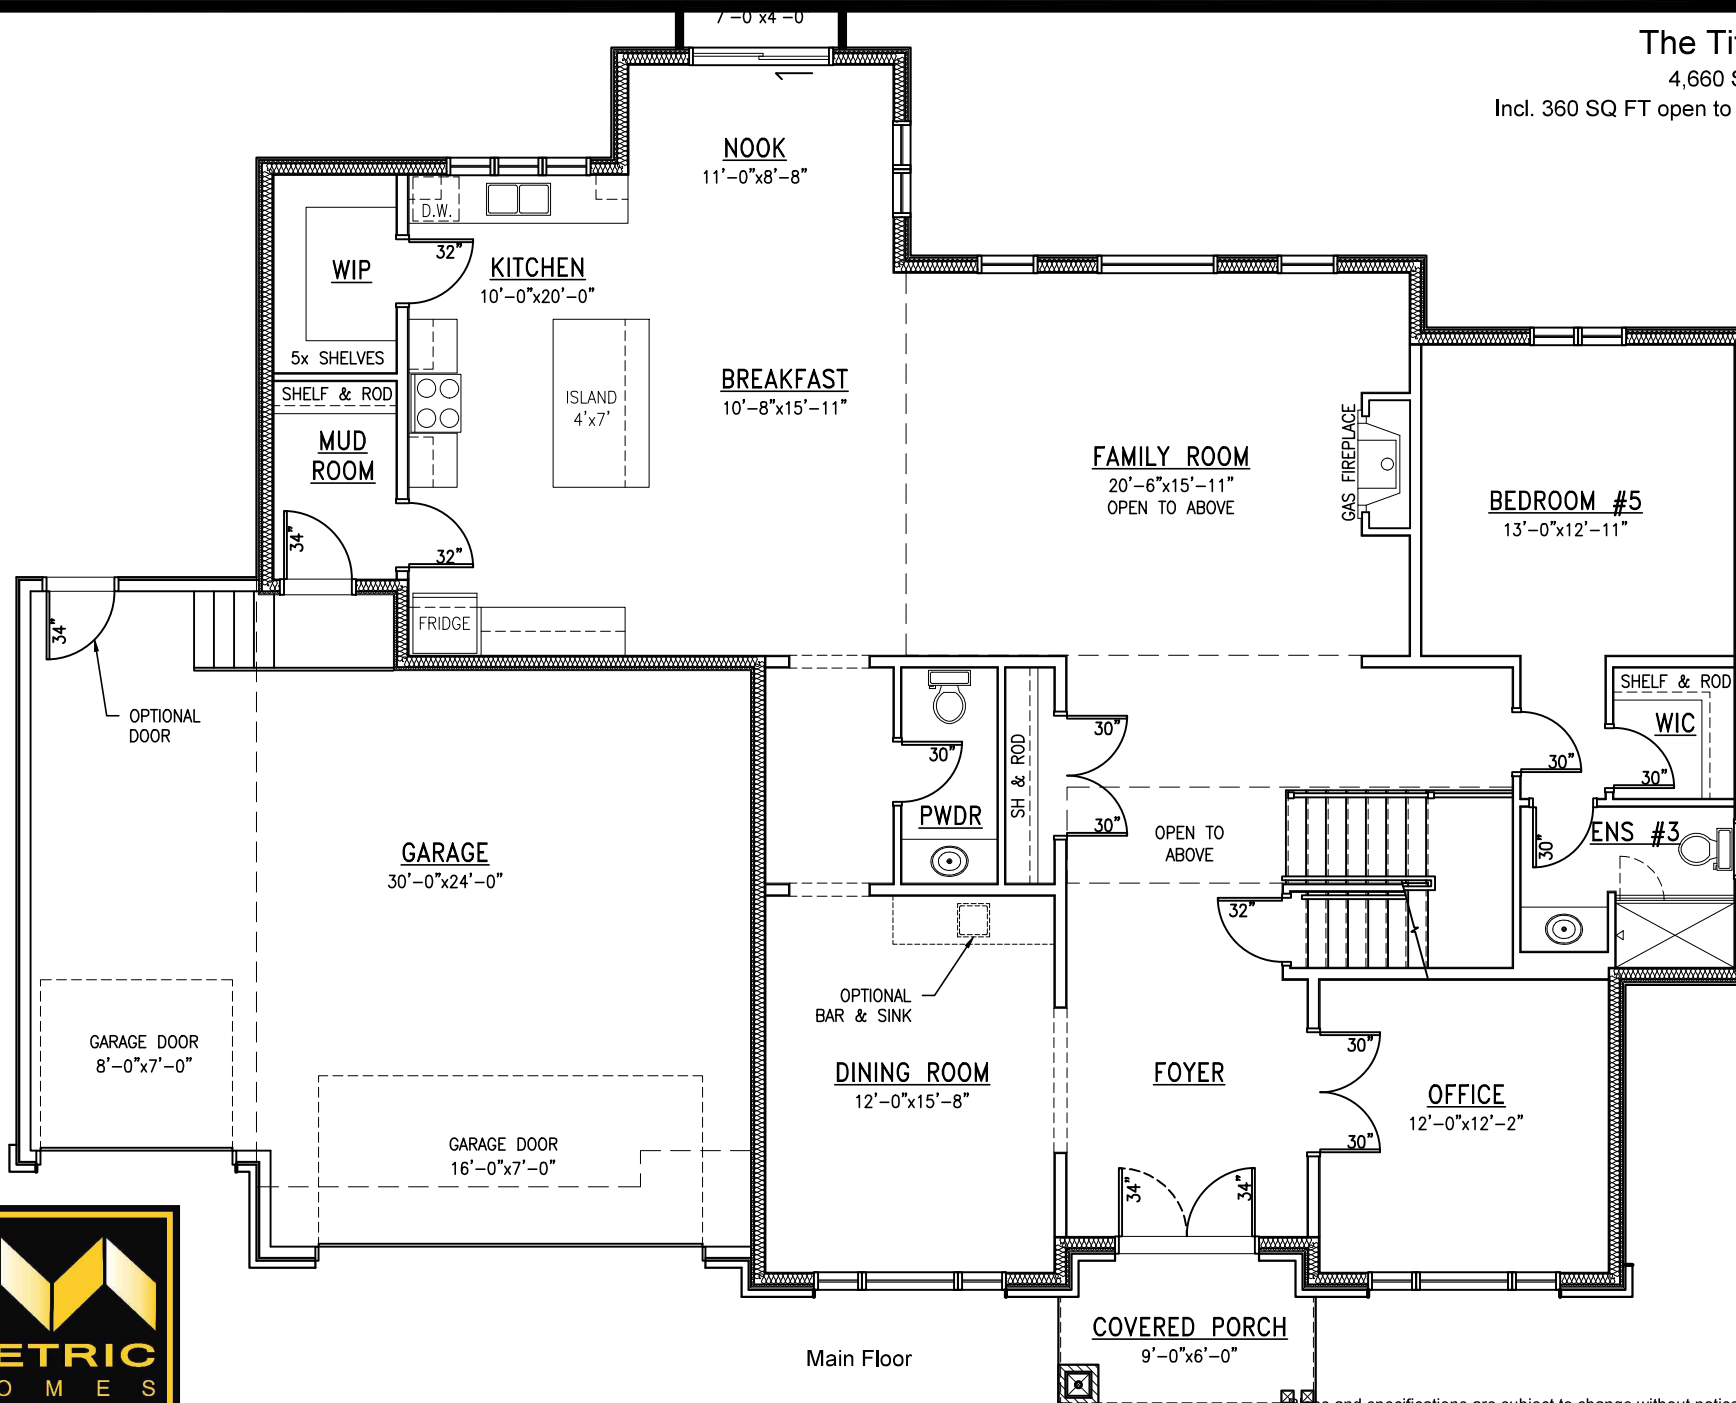

The Titan I

4,660 SQ FT

Incl. 360 SQ FT open to below

Plans and specifications are subject to change without notice. E.&O.E.
December 17, 2024