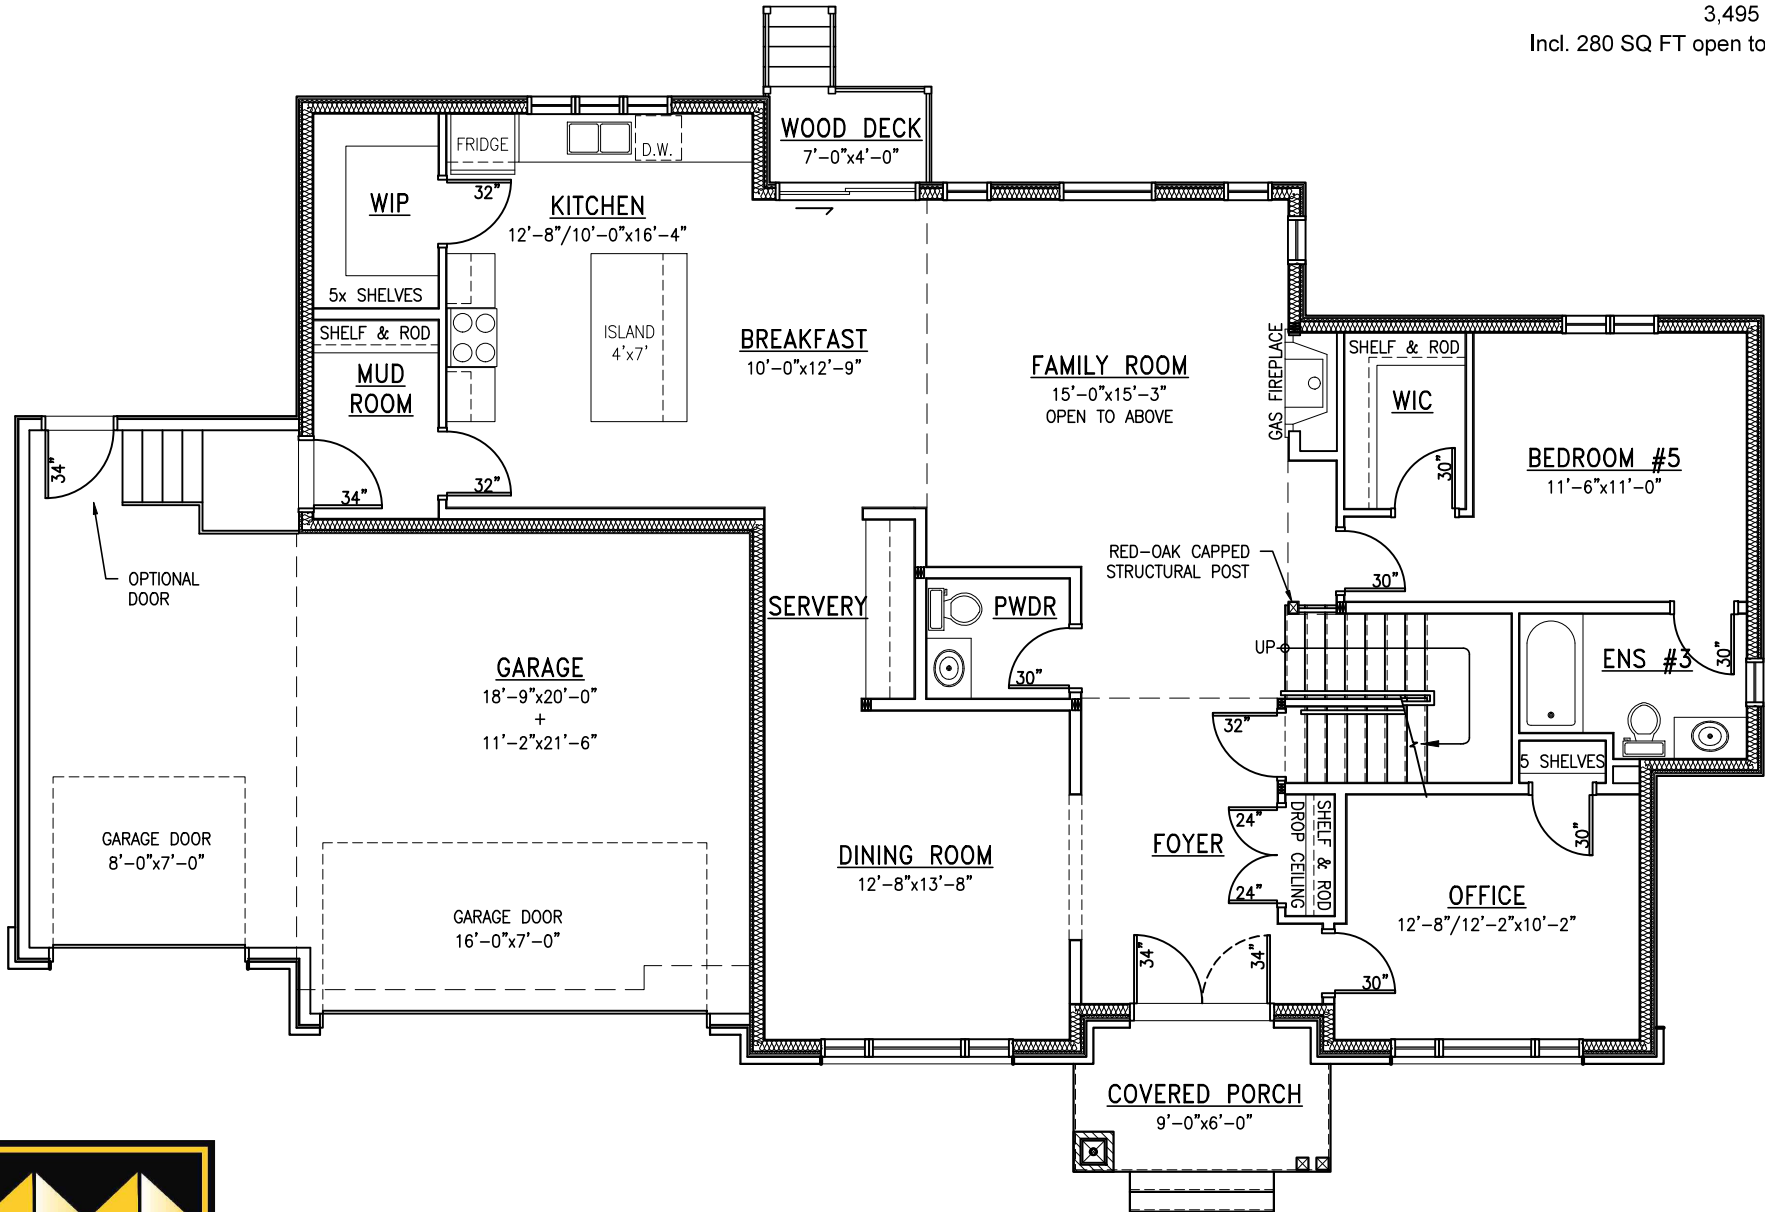

# The Titan II

3,495 SQ FT

Incl. 280 SQ FT open to below

Main Floor